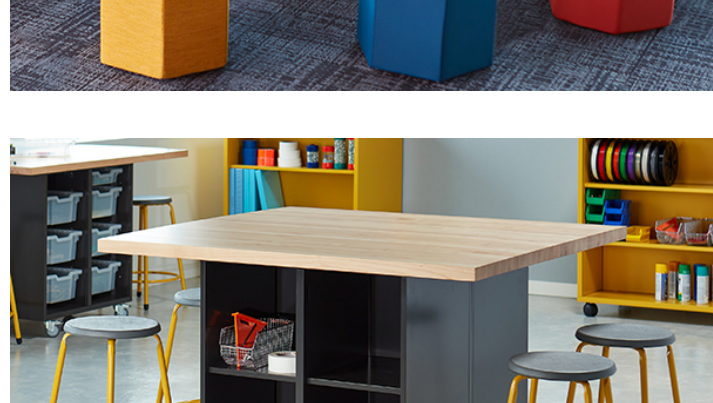

Adaptive Furniture for Middle & High Schools