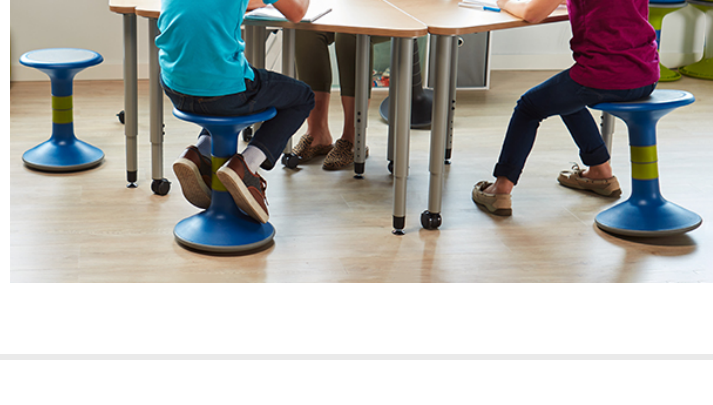

Adaptive Furniture for Elementary Schools