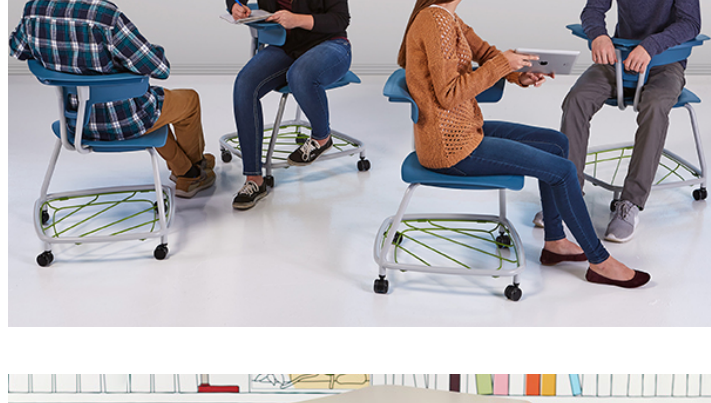

Adaptive Furniture for Middle & High Schools