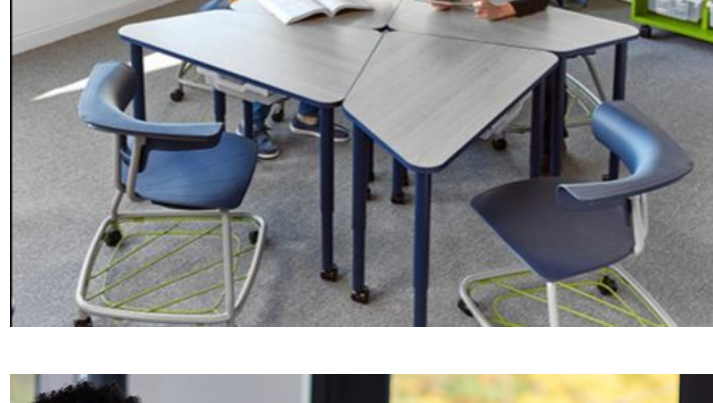

Adaptive Furniture for Middle & High Schools