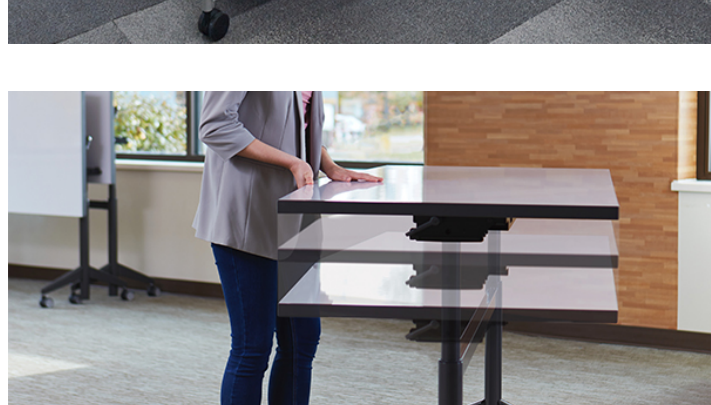

Adaptive Furniture for Middle & High Schools